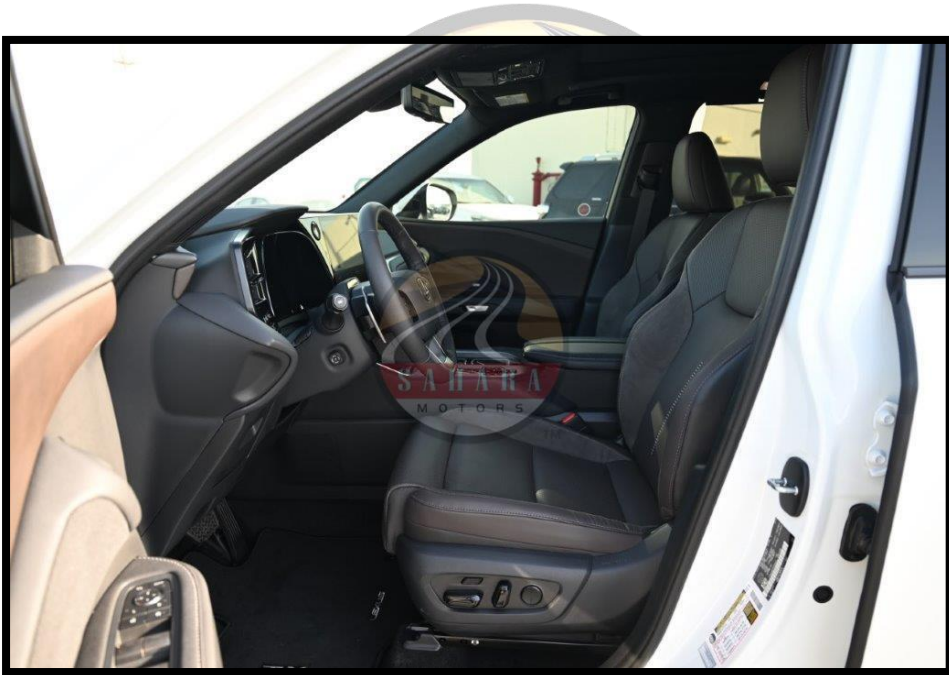

SAHARA MOTORS FZE
+971561144253, +971544400938

YOUR DREAM CAR STORE
www.saharamotorsfze.com

Showroom 19, DAZ (DUCAMZ), Ras Al Khor - Dubai - United Arab Emirates
 info@saharamotorsfze.com
 +971561144253, +971544400938